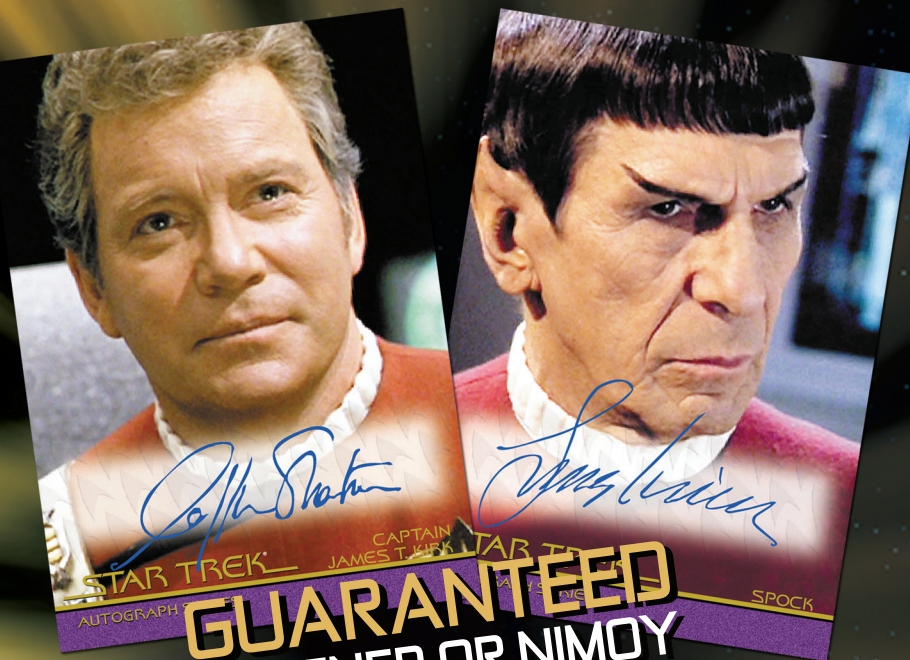

STAR TREK[®]

CLASSIC MOVIES HEROES & VILLAINS

PREMIUM PACK SERIES TRADING CARDS

GUARANTEED
SHATNER OR NIMOY
AUTOGRAPH CARD
IN EVERY BOX!

2 AUTOGRAPH CARDS IN EVERY PREMIUM PACK!

BRIDGE CREW PATCH
CARD BOX TOPPERS
(1 per box)