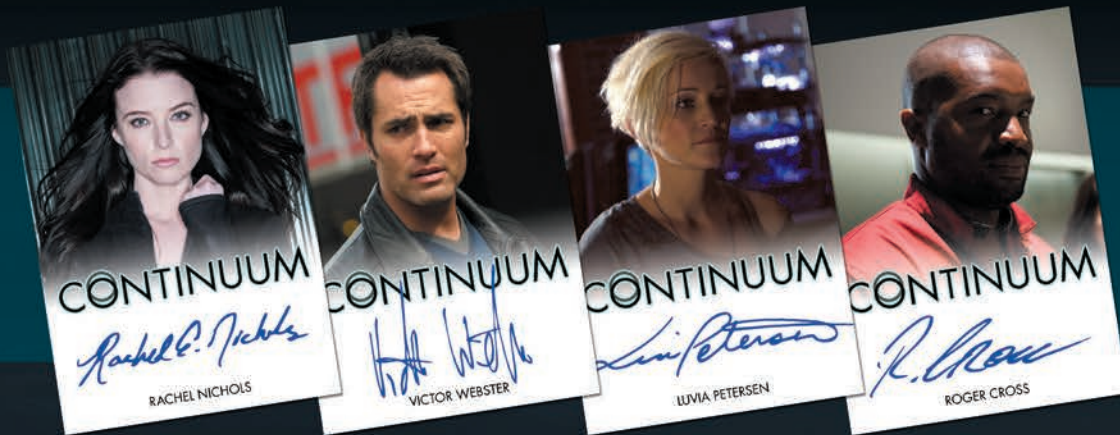

CONTINUUM

SEASONS 1 AND 2 TRADING CARDS

2 AUTOGRAPH CARDS AND 1 RELIC CARD INSIDE EVERY BOX!

For Dealer Inquiries,
Call 215-884-2410
WWW.SCIFIHOBBY.COM

SPRING 2014

© Timely Productions Inc.